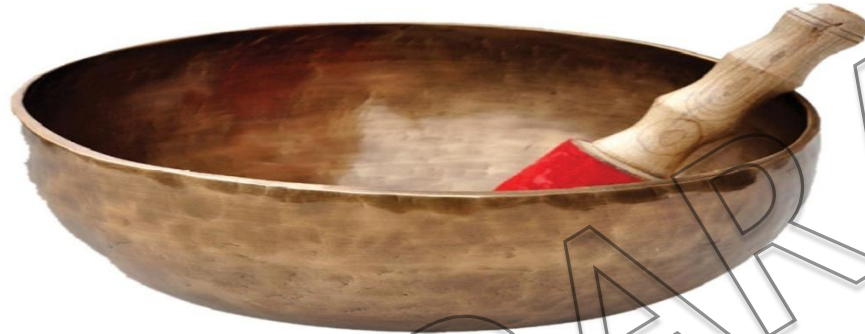

Model No : **JESP-160**

Size : L 71 x W 40 x H 83 cm

Equipment & Accessories

BALI WOODEN BASKET TRAY

OIL TESTER TRAY WITH 3 BOWLS

OIL TESTER TRAY WITH 4 BOWLS

TEA SERVING TRAY

Manicure Brass Bowl