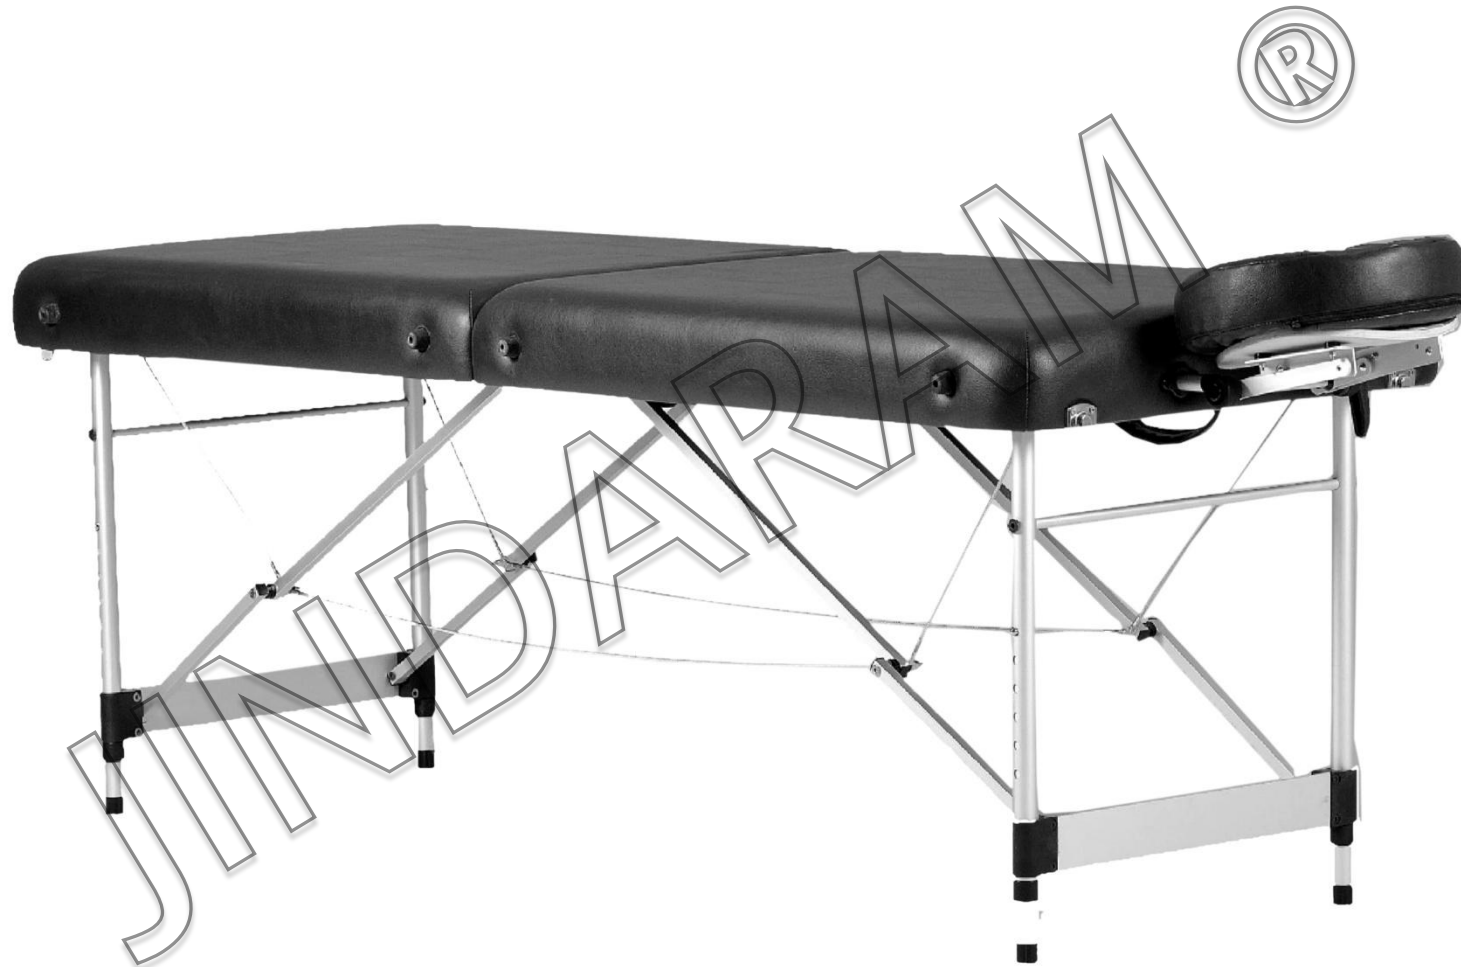

Contoured headrest to adjust to client's face and give comfortable massage experience. Standard rounded corner design helps in easy movement around the table during massage.

Crafted from imported German Steam Beech wood in its natural finish. Dual knobs on each leg provide added safety and strength to this table. Soft Semi PU leatherette upholstery is used for comfort and durability. Solid rubber wood panels on both sides of this table make it suitable and strong table for deep tissue massage and various other massage treatments. Delux Carrying Case is supplied free with this table.

Model No : **JESP-123**

Size : L 182 x W 76 x H 55 cm (Adjustable)

ALUMINIUM PORTABLE MASSAGE TABLE

Aluminum Portable Massage Table has anodized aluminum frame structure to make it lightweight easy to carry and specially recommended for mobile practitioners or mobile spas. To make it lightweight and a table always on the go, we have used 50 mm/40 density foam cushion on this table. Professional rounded corner design for easy movement around the table, detachable & adjustable face cradle made from 65 mm memory foam and supported by a contoured headrest to adjust to client's face and give comfortable massage experience are standard features of all our massage tables. Spring loaded height adjustment mechanism is quick & easy to operate and lets you adjust your table height in seconds. Aluminum supports at both ends of the table provide stability and add to aesthetics of this massage table. Carrying case is supplied free with this table.