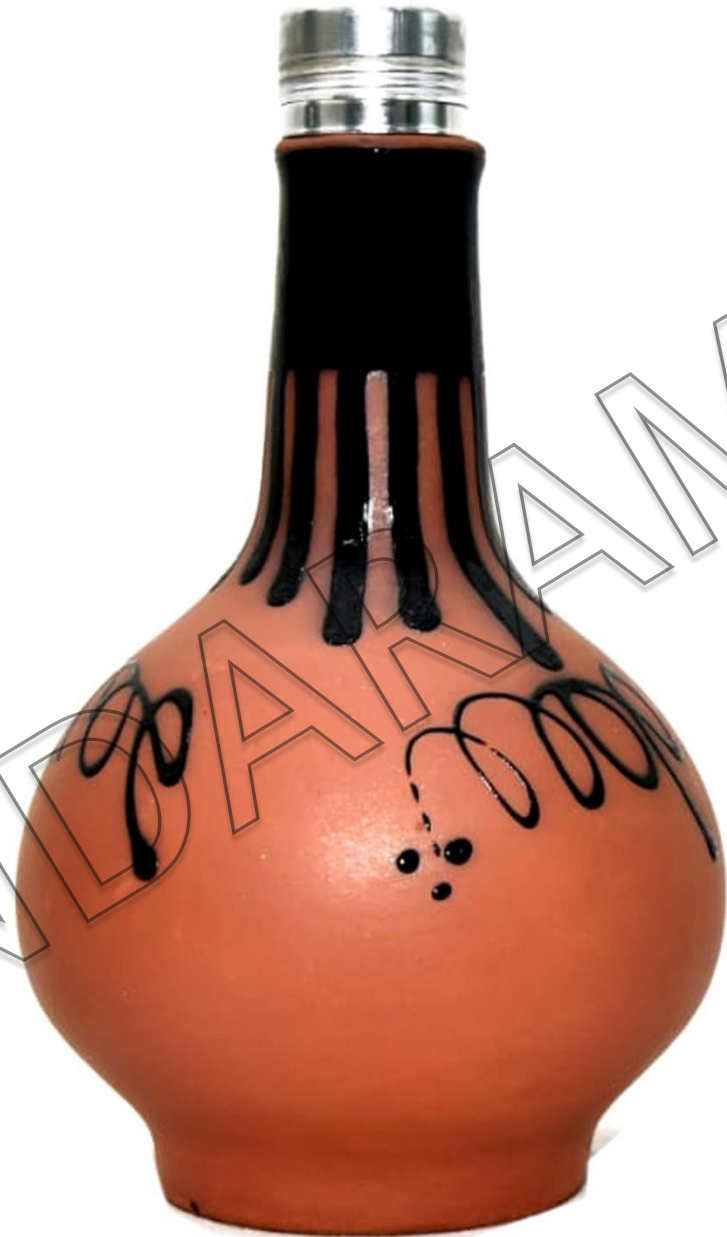

SURAI BOTTLE GLAZED STEEL CAP

- Material – 100% Natural Clay
- Type – Terracotta
- Model No – **JEC-139**
- Capacity – 1.2 liter
- Wash it with lemon & hot water
- Finishing – Polished & Glazed
- Use it on slow flame
- Top Cover – Steel cap
- 100% Size customization
- Handle – Optional
- Don't Use soap or chemical
- Export quality cartoon packing

www.jindaramexports.com