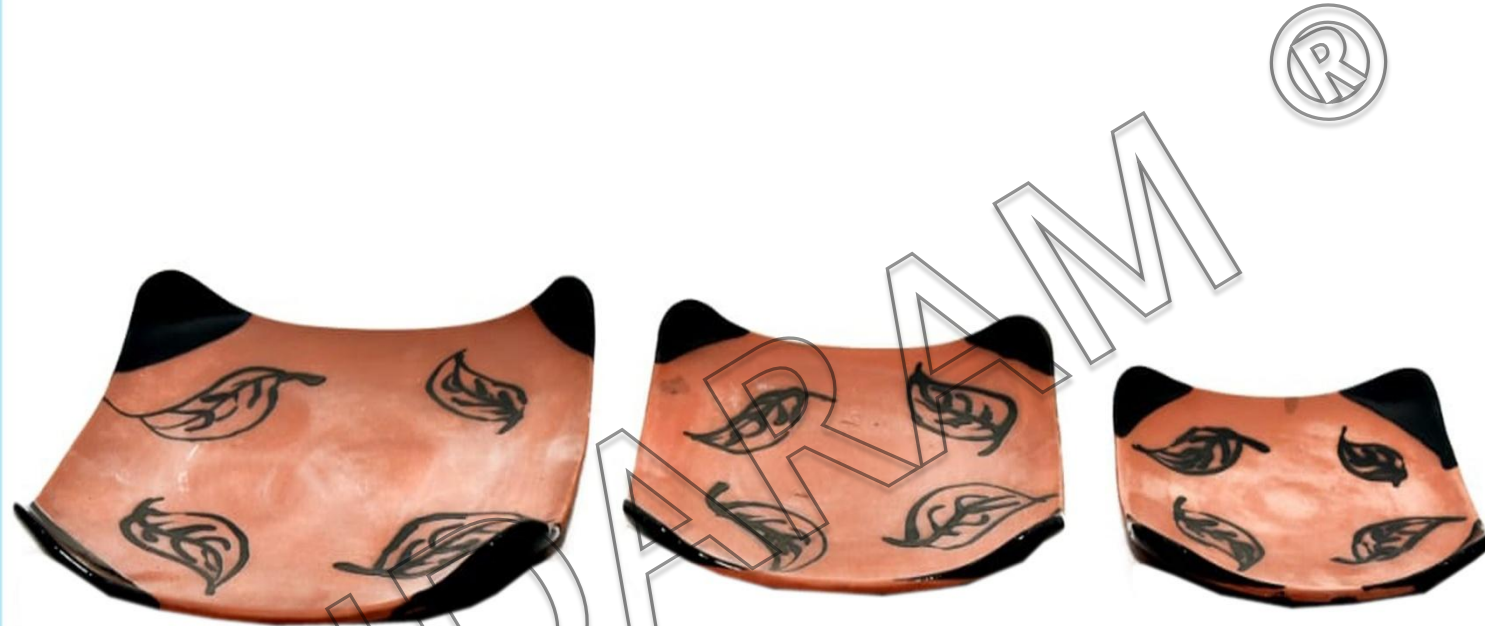

SQUARE BREAKFAST PLATES GLAZED

- Material – 100% Natural Clay
- Type – Terracotta
- Model No – **JEC-145**
- Small – 8 inch
- Medium – 10 inch
- Large – 12 inch
- Wash it with lemon & hot water
- Finishing – Polished & Glazed
- Use it on slow flame
- Shape – Square with curved edge
- 100% Size customization
- Don't Use soap or chemical
- Export quality cartoon packing