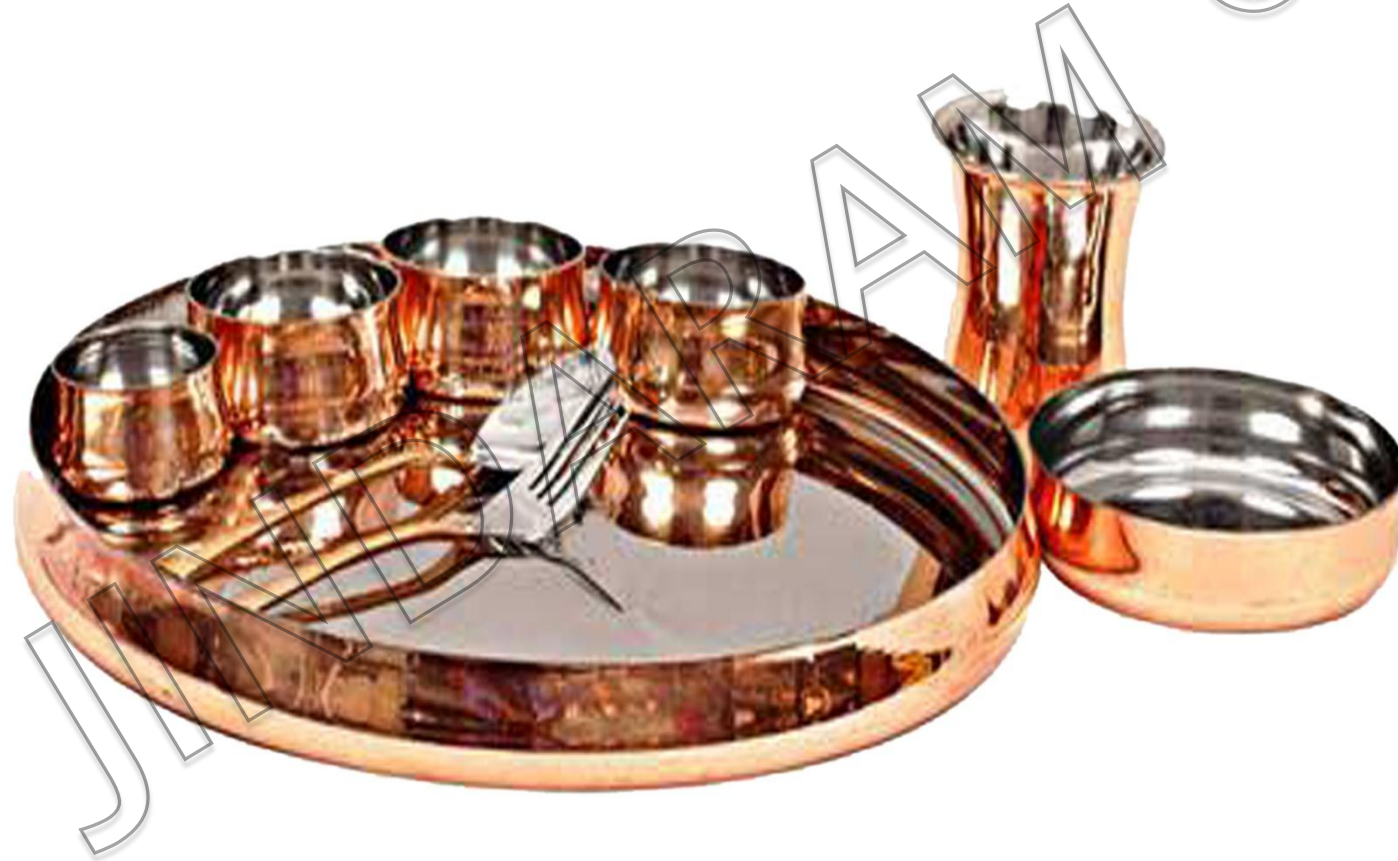

7 PIECE COPPER DINNER SET FOR KITCHEN

- Material – 100% Pure Copper
- Model No – **JECDS-101**
- Handmade Embossed Artwork
- Antique Appearance cum Luxurious
- Hammered Body option
- Custom size facility
- Export Oriented cartoon packing

COPPER DINNER SET

8 PIECE COPPER DINNER SET

- Material – 100% Pure Copper
- Model No – **JECDS-102**
- Handmade Embossed Artwork
- Antique Appearance cum Luxurious
- Hammered Body option
- Custom size facility
- Export Oriented cartoon packing

COPPER DINNER SET

8 PIECE DINNER SET WITH SPOON AND BOWL

- Material – 100% Pure Copper
- Model No – **JECDS-103**
- Handmade Embossed Artwork
- Antique Appearance cum Luxurious
- Hammered Body option
- Custom size facility
- Export Oriented cartoon packing

COPPER DINNER SET

9 PIECE DINNER SET

- Material – 100% Pure Copper
- Model No – **JECDS-104**
- Handmade Embossed Artwork
- Antique Appearance cum Luxurious
- Hammered Body option
- Custom size facility
- Export Oriented cartoon packing